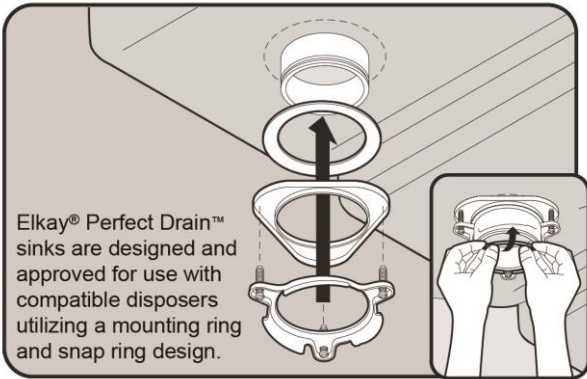

**Installation Profile:**

Optional Perfect Grid Drain  
available (sold separately)  
Model: LKPDVR18B

Designed to affix to the underside of any solid surface countertop.

Elkay<sup>®</sup> Perfect Drain™ sinks are designed and approved for use with compatible disposers utilizing a mounting ring and snap ring design.