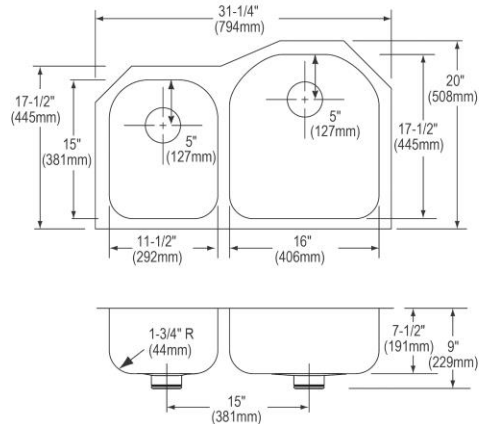

PART: _____ QTY: _____
PROJECT: _____
CONTACT: _____
DATE: _____
NOTES: _____
APPROVAL: _____

In keeping with our policy of continuing product improvement, Elkay reserves the right to change product specifications without notice. Please visit elkay.com for the most current version of Elkay product specification sheets. This specification describes an Elkay product with design, quality, and functional benefits to the user. When making a comparison of other producers' offerings, be certain these features are not overlooked.