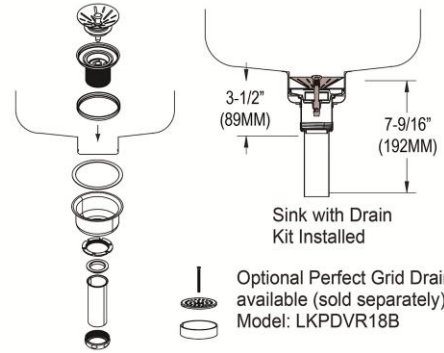

**Installation Profile:**

Optional Perfect Grid Drain  
available (sold separately)  
Model: LKPDVR18B

Designed to affix to the underside of any solid surface countertop.

Elkay<sup>®</sup> Perfect Drain™ sinks are designed and approved for use with compatible disposers utilizing a mounting ring and snap ring design.