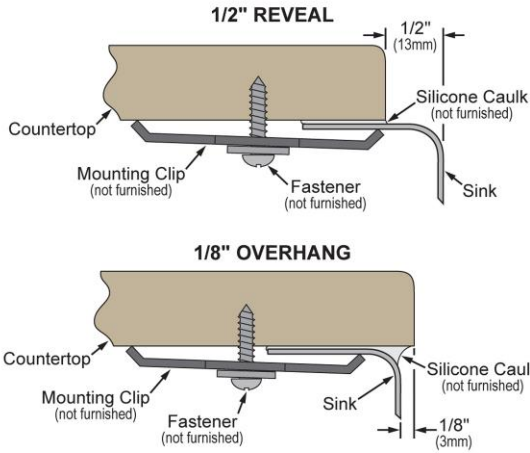

**Installation Profile:**

Optional Perfect Grid Drain  
available (sold separately)  
Model: LKPDVR18B

Designed to affix to the underside of any solid surface countertop.

Elkay<sup>®</sup> Perfect Drain™ sinks are designed and approved for use with compatible disposers utilizing a mounting ring and snap ring design.